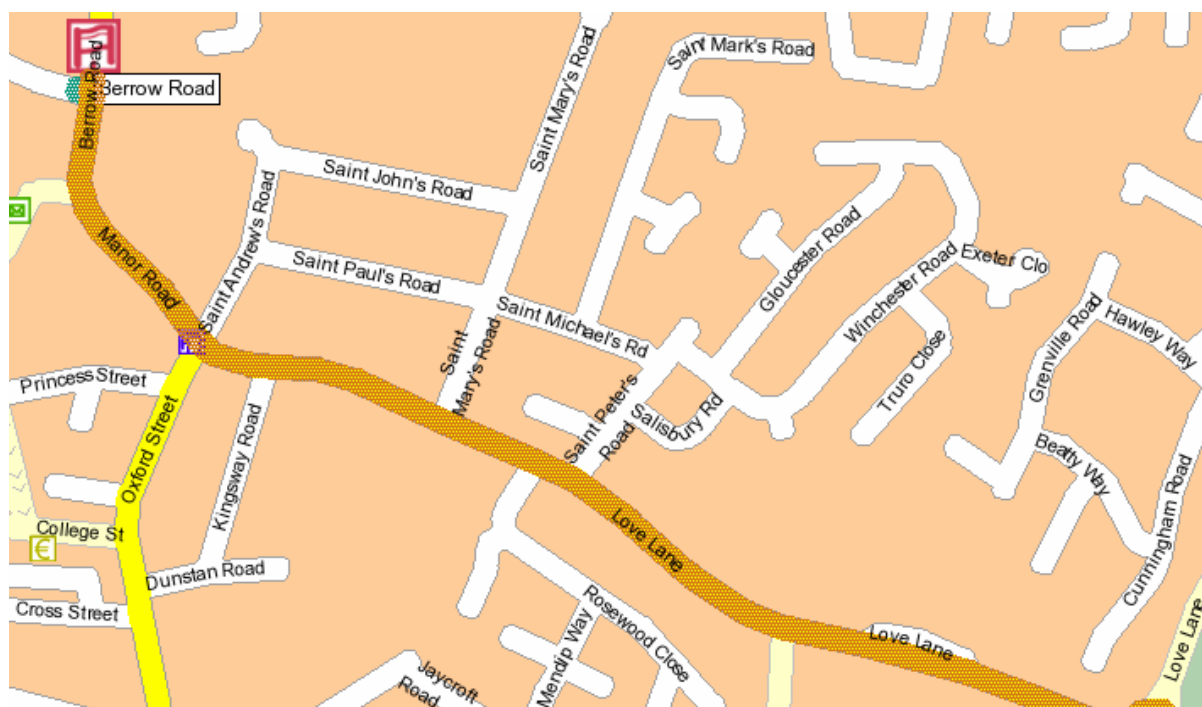

Burnham on Sea Surgery Map

Burnham Branch

**Manor Gardens Veterinary Centre
Berrow Road , Burnham On Sea, Somerset,
TA8 2ET**

Telephone: 01278 794794

Fax: 01278 784470

Directions to the Bridgwater Branch from the Burnham-on-Sea Branch

Follow A38 or use motorway to Junction 23 into and through the town towards Taunton.

In either case continue to follow A38 (Bristol Rd) into Bridgwater. As you reach the outskirts of the town you will reach a roundabout (BMW garage and Langdons are located here) from which we are signposted down Showground Road. Alternatively, take the M5 South to Junction 24. At this exit, follow the A38 towards Bridgwater. You will find us signposted off the A38 at the same roundabout as described above.

Bridgwater Branch Map

Bridgwater Branch

**The Veterinary Surgery,
Showground Road ,Bridgwater, Somerset**

TA6 6AJ

Telephone: 01278 451592

Fax: 01278 451591